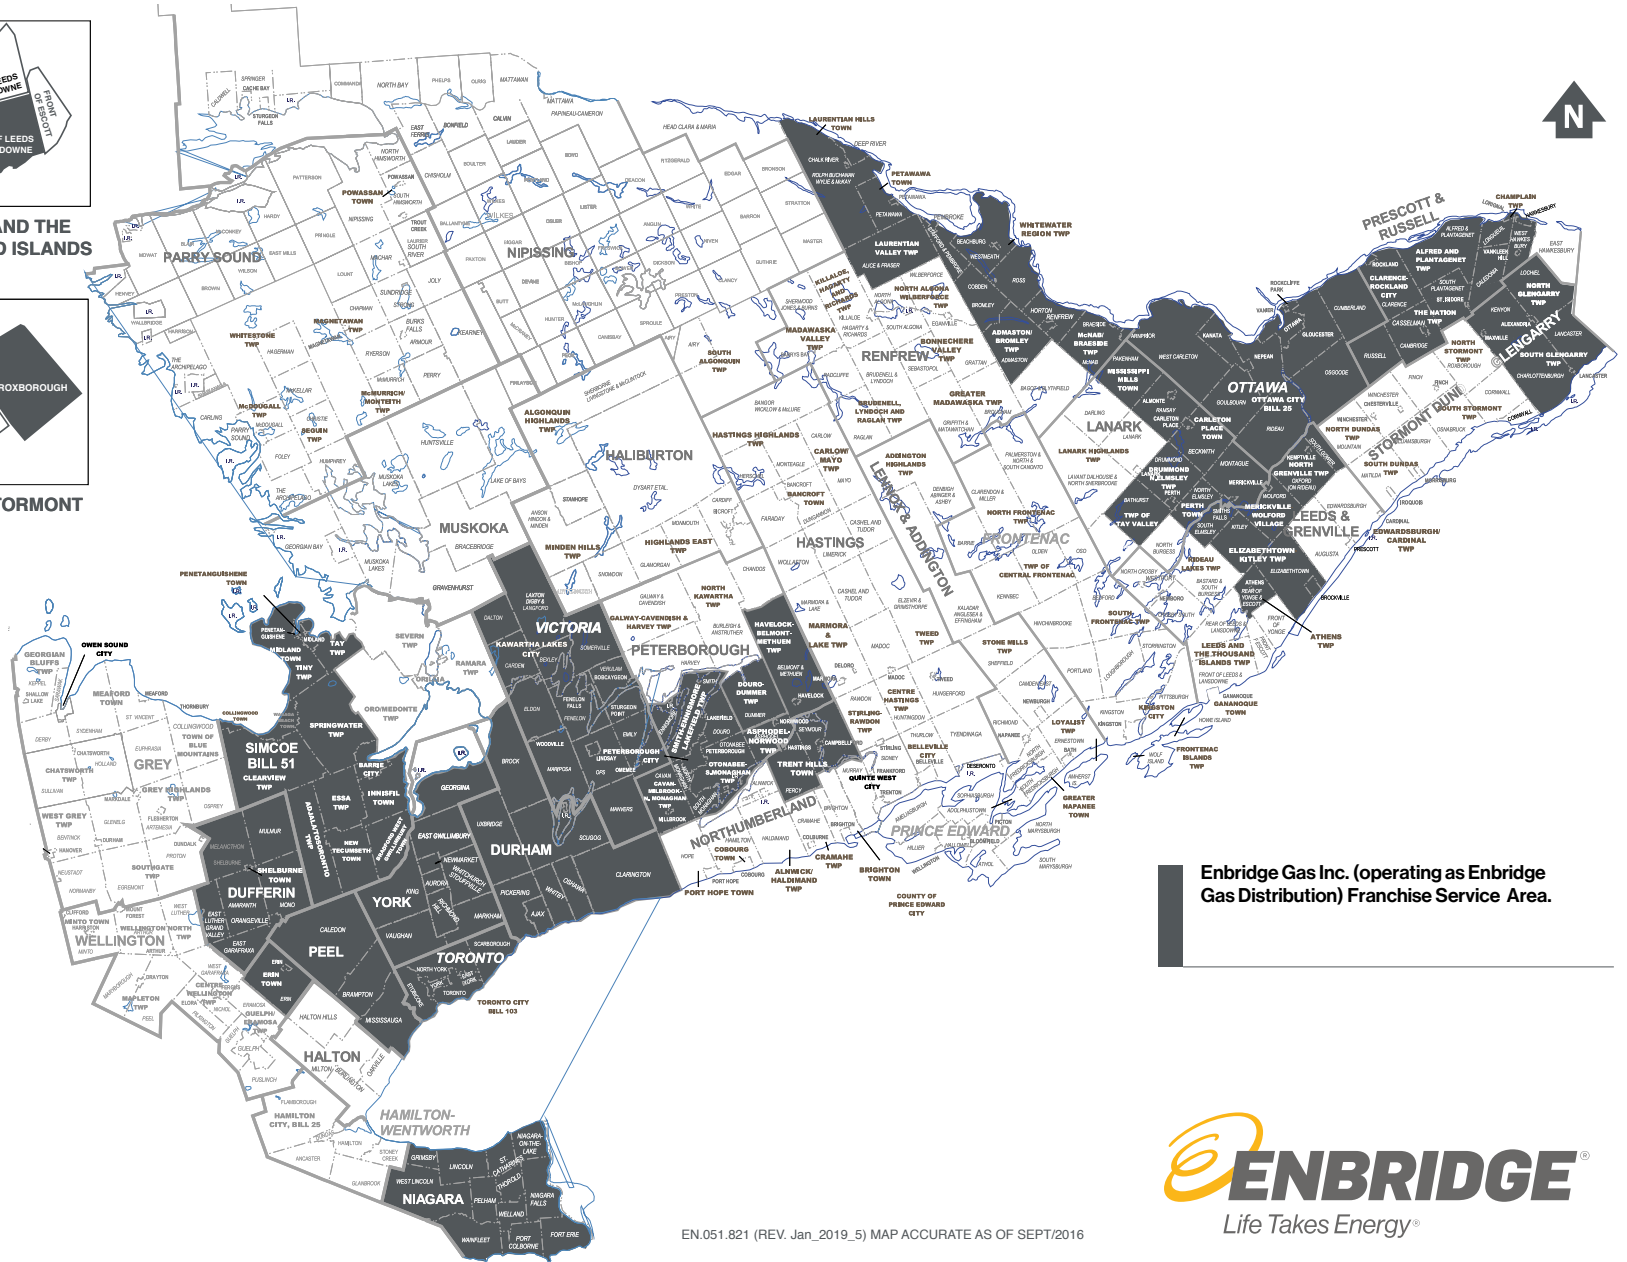

GREY HIGHLANDS

LEEDS AND THE THOUSAND ISLANDS

SOUTHGATE

NORTH STORMONT

ORO-MEDONTE

SEVERN

BRIGHTON

Enbridge Gas Inc. (operating as Enbridge Gas Distribution) Franchise Service Area.

EN.051.821 (REV. Jan. 2019.5) MAP ACCURATE AS OF SEPT/2016